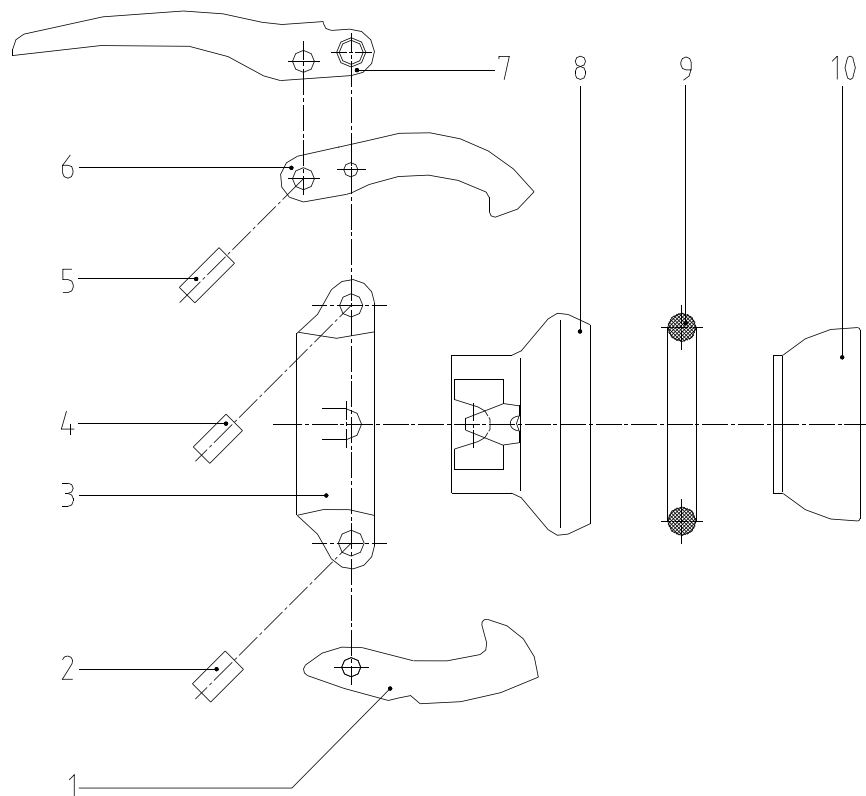

Kardan-Kupplung / Quick Coupling

Ausführung Stahl, Hebelwerk verzinkt / Execution steel, hooks and lever galvanized

Pos.	Ø 50	Ø 70	Ø 89	Ø 108	Ø 133	Ø 159
1	KTJ151007	KTJ152007	KTJ153007	KTJ154005	KTJ154005	KTJ154005
2	KTC151017	KTC152016	KTC153017	KTC154021	KTC154021	KTC154021
3	KBI151024	KBG152023	KBG153024	KBG154027	KBG254207	KBG254406
4	KTC151015	KTC152017	KTC153018	KTC154023	KTC154023	KTC154023
5	KTC151016	KTC152015	KTC153016	KTC154022	KTC154022	KTC154022
6	KTJ151005	KTJ152005	KTJ153005	KTJ154004	KTJ154004	KTJ154004
7	KTJ151006	KTJ152006	KTJ153006	KTJ154001	KTJ154001	KTJ154001
8	KBI251002	KBI252002	KBI253002	KBI254002	KBI254208	KBI254407
9	KTQ751003	KTQ752003	KTQ753003	KTQ754012	KTQ754213	KTQ754411
10	KTJ051001	KTJ052001	KTJ053001	KTJ054010	KTJ054212	KTK054410

Kardan-Kupplung / Quick Coupling

Ausführung Stahl-TG, schwarz / Execution steel cast iron, black

Pos.	Ø 70	Ø 89	Ø 108
1	KTP332007	KTP333006	KTP334006
2	KTC132030	KTC132030	KTC134045
3	KTP332008	KTP333003	KTP334005
4	KTC132030	KTC132030	KTC134045
5	KTC132028	KTC133045	KTC134043
6	KTP332005	KTP333005	KTP334007
7	KTP332006	KTP333004	KTP334008
8	KBI252002	KBI253002	KBI234002
9	KTQ752003	KTQ753003	KTQ754012
10	KTJ052001	KTJ053001	KTJ054010

Kardan-Kupplung / Quick Coupling

Ausführung Edelstahl, Typ Optima / Execution stainless steel, type Optima

Pos.	Ø 50	Ø 70	Ø 89	Ø 108	Ø 133	Ø 159
1	KTK460011	KTK460111	KTK460211	KTK460311	KTK460311	KTK460311
2	KTC460014	KTC460114	KTC460214	KTC460315	KTC460315	KTC460315
3	KBG160008	KBG160108	KBG160208	KBG160308	KBG260408	KBG260508
4	KTC460015	KTC460115	KTC460215	KTC460313	KTC460313	KTC460313
5	KTC460013	KTC460113	KTC460213	KTC460314	KTC460314	KTC460314
6	KTK460010	KTK460110	KTK460210	KTK460310	KTK460310	KTK460310
7	KTK460009	KTK460109	KTK460209	KTK460309	KTK460309	KTK460309
8	KBG160005	KBG160105	KBG160205	KBG160305	KBG160405	KBG160505
9	KTQ751003	KTQ752003	KTQ753003	KTQ754012	KTQ754213	KTQ754411
10	KTK460000	KTK460100	KTK460200	KTK460300	KTK460400	KTK460500