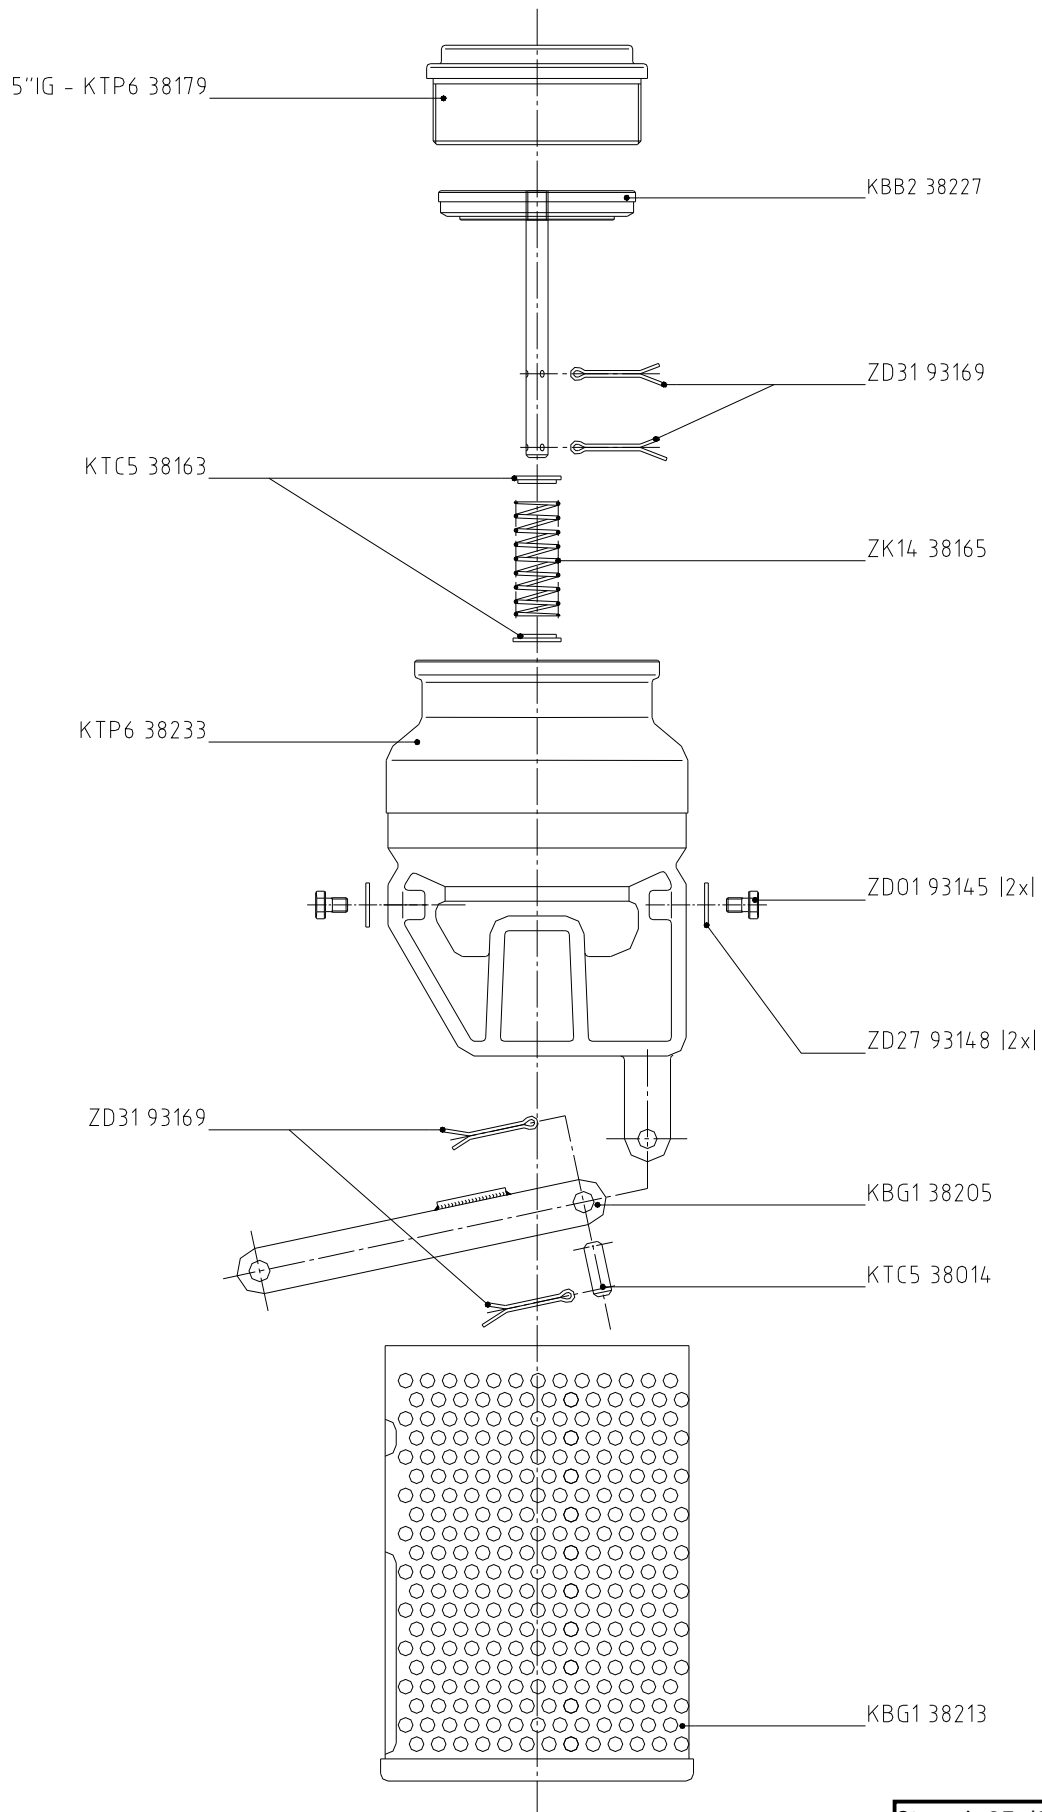

Kardan-Kupplung / Quick Coupling

Ausführung Stahl, schwarz / Execution steel, black

Pos.	Ø 50	Ø 70	Ø 89	Ø 108	Ø 133	Ø 159
1	KTJ051028	KTJ052028	KTJ053028	KTJ054030	KTJ054030	KTJ054030
2	KTC151017	KTC152016	KTC153017	KTC154021	KTC154021	KTC154021
3	KBI151024	KBG152023	KBG153024	KBG154027	KBG254207	KBG254406
4	KTC151015	KTC152017	KTC153018	KTC154023	KTC154023	KTC154023
5	KTC151016	KTC152015	KTC153016	KTC154022	KTC154022	KTC154022
6	KTJ051027	KTJ052027	KTJ053027	KTJ054029	KTJ054029	KTJ054029
7	KTJ051026	KTJ052024	KTJ053026	KTJ054028	KTJ054028	KTJ054028
8	KBI251002	KBI252002	KBI253002	KBI254002	KBI254208	KBI254407
9	KTQ751003	KTQ752003	KTQ753003	KTQ754012	KTQ754213	KTQ754411
10	KTJ051001	KTJ052001	KTJ053001	KTJ054010	KTJ054212	KTK054410

Kardan-Kupplung / Quick Coupling

Ausführung Edelstahl, Typ Supra / Execution stainless steel, type Supra

Pos.	Ø 50	Ø 70	Ø 89	Ø 108	Ø 133	Ø 159
1	KTJ151007	KTJ152007	KTJ153007	KTJ154005	KTJ154005	KTJ154005
2	KTC151017	KTC152016	KTC153017	KTC154021	KTC154021	KTC154021
3	KBI151008	KBG152008	KBG153008	KBG154006	KBG254201	KBG254401
4	KTC151015	KTC152017	KTC153018	KTC154023	KTC154023	KTC154023
5	KTC151016	KTC152015	KTC153016	KTC154022	KTC154022	KTC154022
6	KTJ151005	KTJ152005	KTJ153005	KTJ154004	KTJ154004	KTJ154004
7	KTJ151006	KTJ152006	KTJ153006	KTJ154001	KTJ154001	KTJ154001
8	KBG160005	KBG160105	KBG160205	KBG160305	KBG160405	KBG160505
9	KTQ751003	KTQ752003	KTQ753003	KTQ754012	KTQ754213	KTQ754411
10	KTK460000	KTK460100	KTK460200	KTK460300	KTK460400	KTK460500

Saugkorb/Foot Valve KSK-1 108

2 1/2"IG - KTP6 38032

3"IG - KTP638089

KBB2 38127

ZD31 93169

KTC5 38063

ZK14 38065

KTP6 38122

ZD01 93145 |2x|

ZD27 93148 |2x|

ZD31 93169

KBG1 38103

KTC5 38014

KBG1 38113

Stand: 05 /01
EKF9 00070

Saugkorb/Foot Valve KSK-1 159