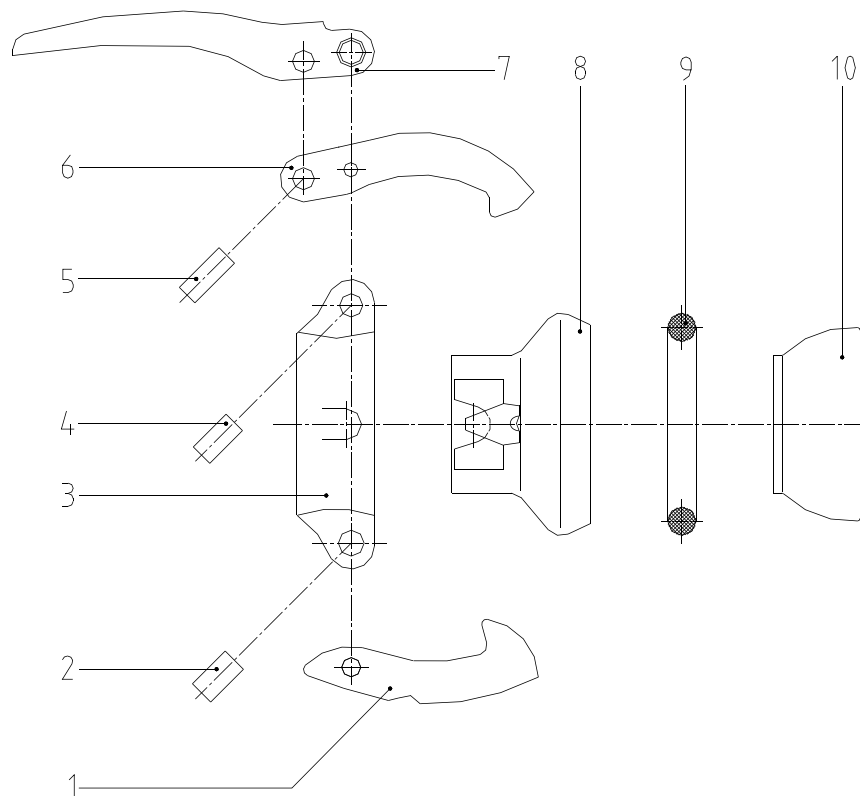

Kardan-Kupplung / Quick Coupling

Ausführung Stahl-TG, schwarz / Execution steel cast iron, black

Pos.	Ø 70	Ø 89	Ø 108
1	KTP332007	KTP333006	KTP334006
2	KTC132030	KTC132030	KTC134045
3	KTP332008	KTP333003	KTP334005
4	KTC132030	KTC132030	KTC134045
5	KTC132028	KTC133045	KTC134043
6	KTP332005	KTP333005	KTP334007
7	KTP332006	KTP333004	KTP334008
8	KBI252002	KBI253002	KBI234002
9	KTQ752003	KTQ753003	KTQ754012
10	KTJ052001	KTJ053001	KTJ054010

Kardan-Kupplung / Quick Coupling

Ausführung Edelstahl, Typ Optima / Execution stainless steel, type Optima

Pos.	Ø 50	Ø 70	Ø 89	Ø 108	Ø 133	Ø 159
1	KTK460011	KTK460111	KTK460211	KTK460311	KTK460311	KTK460311
2	KTC460014	KTC460114	KTC460214	KTC460315	KTC460315	KTC460315
3	KBG160008	KBG160108	KBG160208	KBG160308	KBG260408	KBG260508
4	KTC460015	KTC460115	KTC460215	KTC460313	KTC460313	KTC460313
5	KTC460013	KTC460113	KTC460213	KTC460314	KTC460314	KTC460314
6	KTK460010	KTK460110	KTK460210	KTK460310	KTK460310	KTK460310
7	KTK460009	KTK460109	KTK460209	KTK460309	KTK460309	KTK460309
8	KBG160005	KBG160105	KBG160205	KBG160305	KBG160405	KBG160505
9	KTQ751003	KTQ752003	KTQ753003	KTQ754012	KTQ754213	KTQ754411
10	KTK460000	KTK460100	KTK460200	KTK460300	KTK460400	KTK460500

Kardan-Kupplung / Quick Coupling

Ausführung Edelstahl, Typ Supra / Execution stainless steel, type Supra

Pos.	Ø 50	Ø 70	Ø 89	Ø 108	Ø 133	Ø 159
1	KTJ151007	KTJ152007	KTJ153007	KTJ154005	KTJ154005	KTJ154005
2	KTC151017	KTC152016	KTC153017	KTC154021	KTC154021	KTC154021
3	KBI151008	KBG152008	KBG153008	KBG154006	KBG254201	KBG254401
4	KTC151015	KTC152017	KTC153018	KTC154023	KTC154023	KTC154023
5	KTC151016	KTC152015	KTC153016	KTC154022	KTC154022	KTC154022
6	KTJ151005	KTJ152005	KTJ153005	KTJ154004	KTJ154004	KTJ154004
7	KTJ151006	KTJ152006	KTJ153006	KTJ154001	KTJ154001	KTJ154001
8	KBG160005	KBG160105	KBG160205	KBG160305	KBG160405	KBG160505
9	KTQ751003	KTQ752003	KTQ753003	KTQ754012	KTQ754213	KTQ754411
10	KTK460000	KTK460100	KTK460200	KTK460300	KTK460400	KTK460500